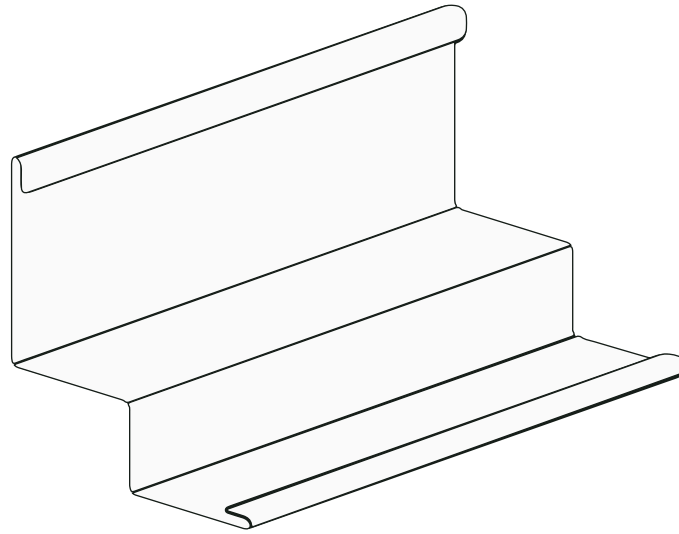

05 Main Tee Installation

06 Cross Tee Installation

07 Tile Installation - Full Size & Cut

01 GENERAL TOOLS

01.1 GRID

01.2 TILE

02 CEILING LAYOUT

02.1 MAIN TEE DIRECTION

03 PLAIN WALL ANGLE

03.1 SHADOWLINE

04 SUBSTRATE FIXINGS

05 MAIN TEE INSTALLATION

05.1 ALIGNMENT & JOINING

06 CROSS TEE INSTALLATION

07 FULL TILE INSTALLATION

A**B**