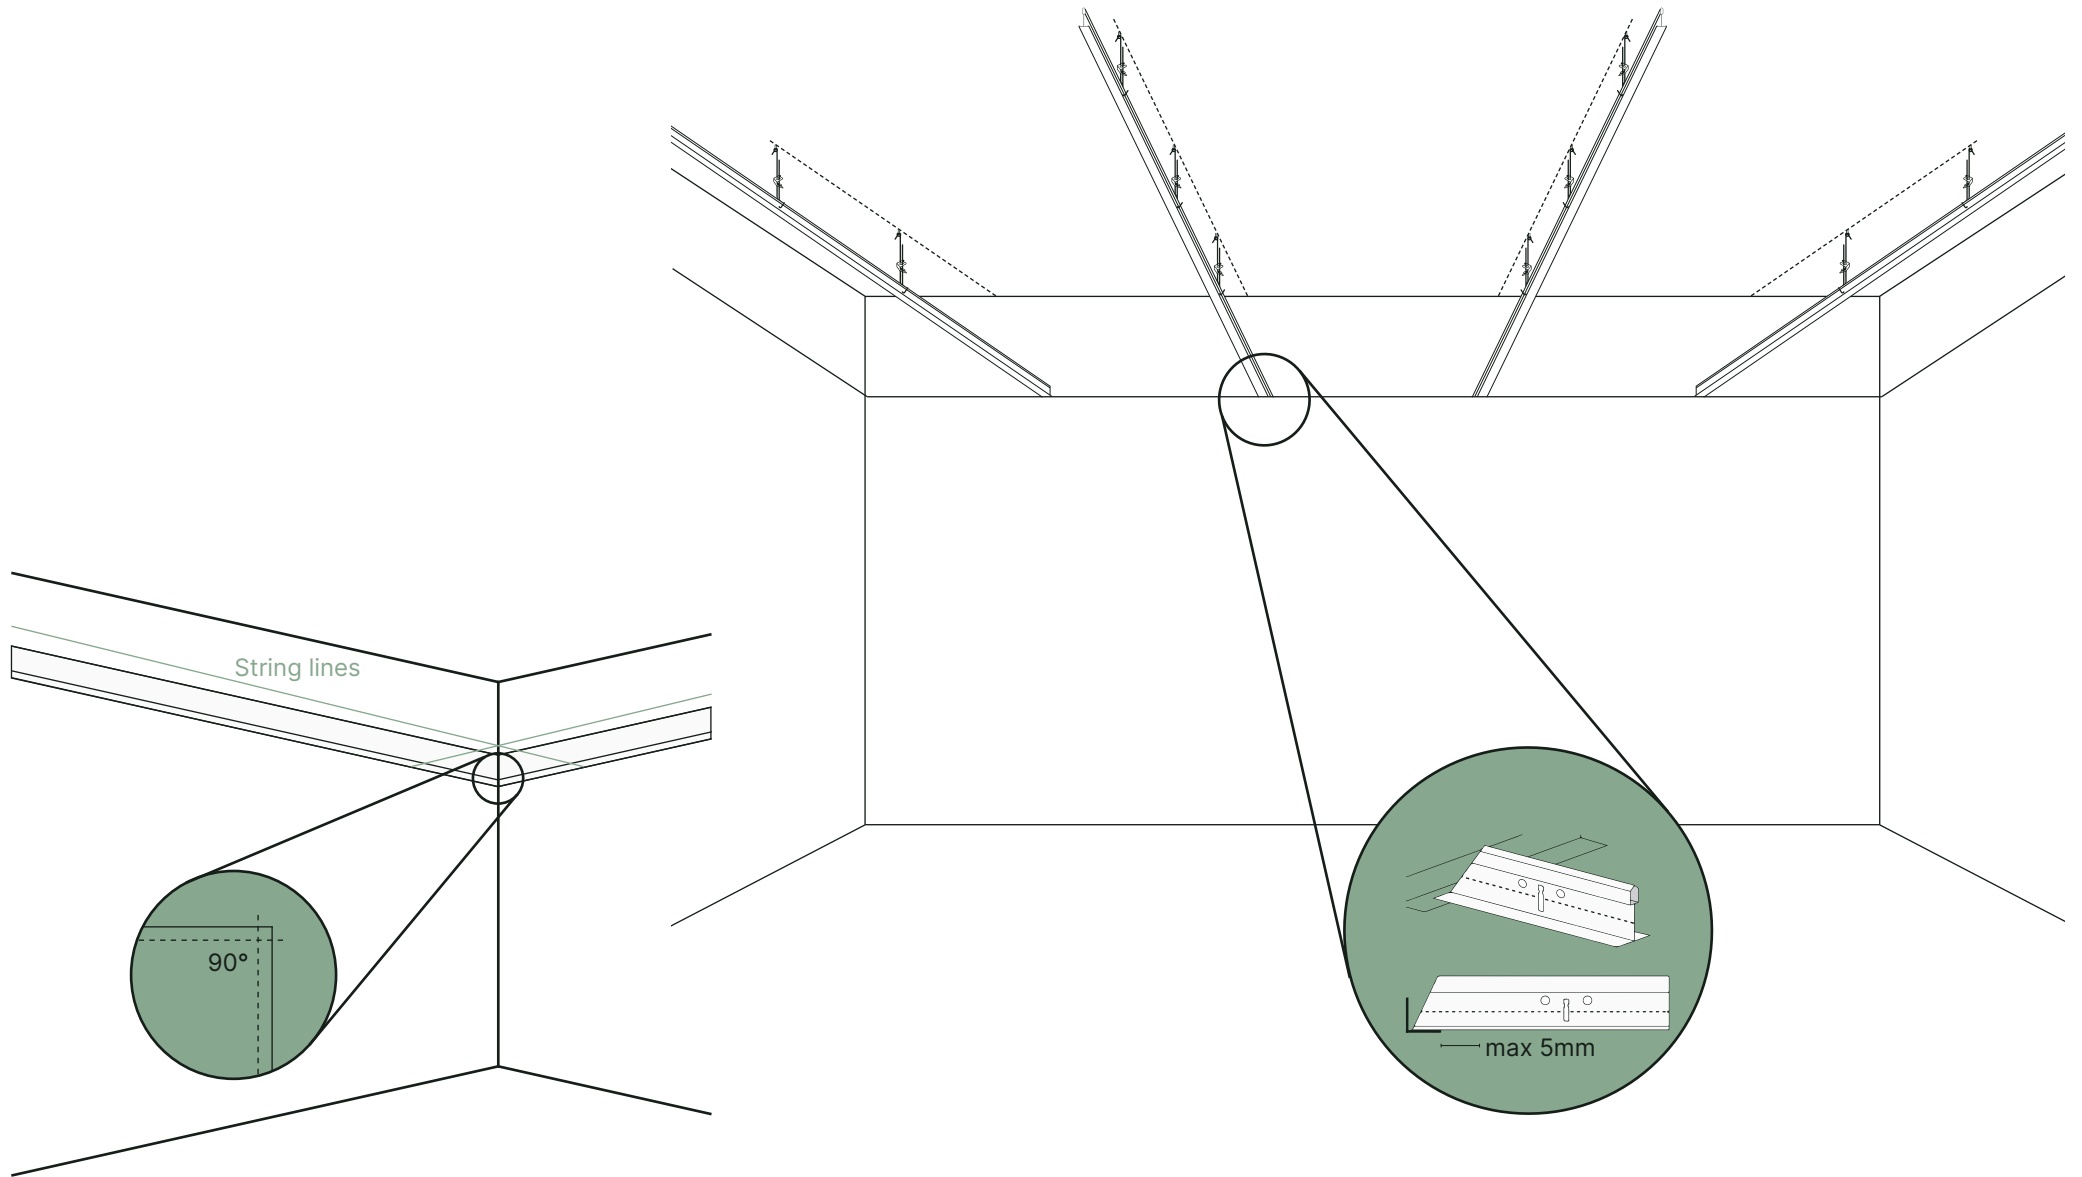

NCS NATIONAL
CEILING
SYSTEMS

INSTALLATION GUIDE

GT Trident Exposed Grid System

CONTENTS

01 Tools Required

02 Ceiling Layout

03 Perimeter Trim Installation

04 Substrate Fixings & Hangers

05 Main Tee Installation

06 Cross Tee Installation

07 Tile Installation - Full Size & Cut

01 GENERAL TOOLS

01.1 GRID

01.2 TILE

02 CEILING LAYOUT

02.1 MAIN TEE DIRECTION

03 PLAIN WALL ANGLE

03.1 SHADOWLINE

04 SUBSTRATE FIXINGS

05 MAIN TEE INSTALLATION

05.1 ALIGNMENT & JOINING

06 CROSS TEE INSTALLATION

07 FULL TILE INSTALLATION

A**B**