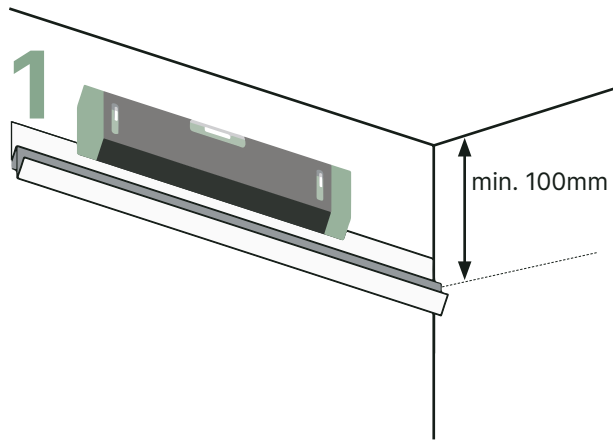

05 Main Tee Installation

06 Cross Tee Installation

07 Tile Installation - Full Size & Cut

01 GENERAL TOOLS

01.1 GRID

01.2 TILE

02 CEILING LAYOUT

02.1 MAIN TEE DIRECTION

03 PLAIN WALL ANGLE

03.1 SHADOWLINE

04 SUBSTRATE FIXINGS

05 MAIN TEE INSTALLATION

05.1 ALIGNMENT & JOINING

06 CROSS TEE INSTALLATION

07 FULL TILE INSTALLATION

A**B**