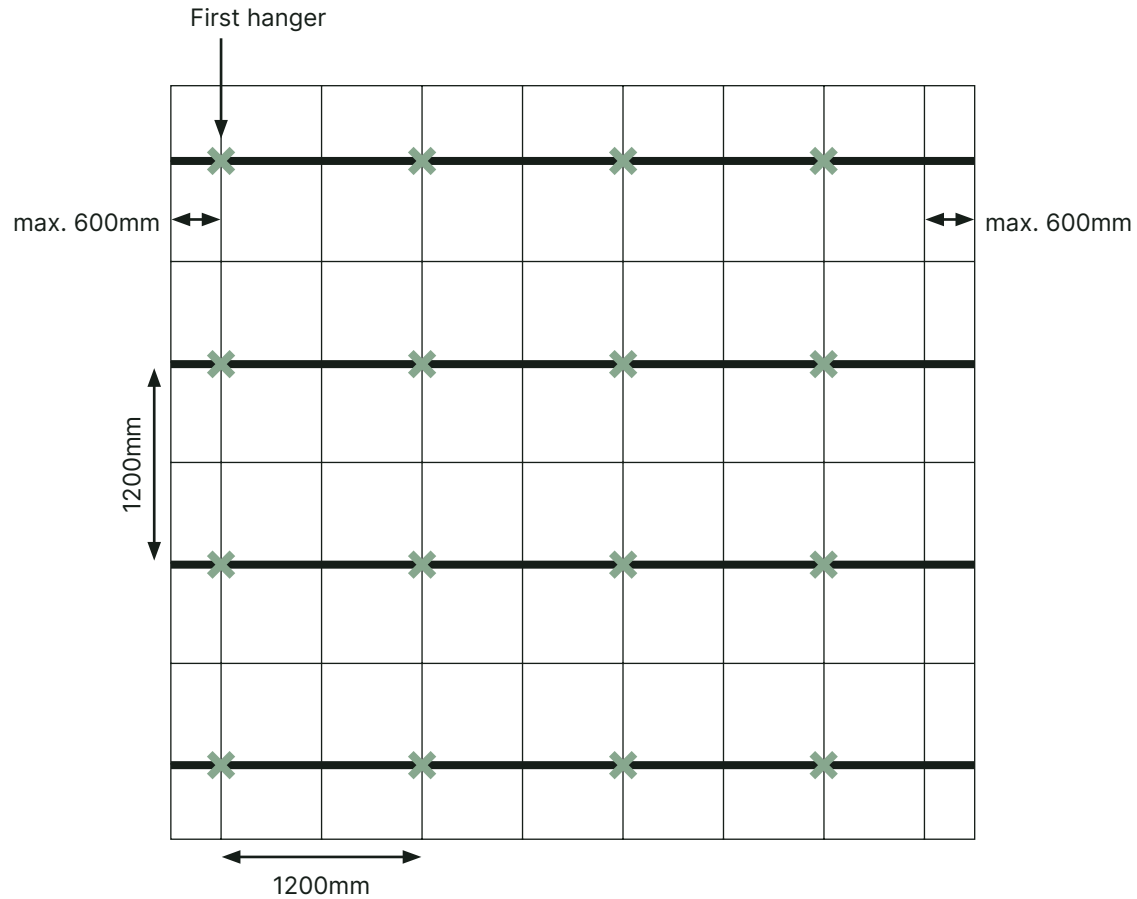

05 Main Tee Installation

06 Cross Tee Installation

07 Tile Installation - Full Size & Cut

01 GENERAL TOOLS

01.1 GRID

01.2 TILE

02 CEILING LAYOUT

02.1 MAIN TEE DIRECTION

03 PLAIN WALL ANGLE

03.1 SHADOWLINE

04 SUBSTRATE FIXINGS

05 MAIN TEE INSTALLATION

05.1 ALIGNMENT & JOINING

06 CROSS TEE INSTALLATION

07 FULL TILE INSTALLATION

A**B**