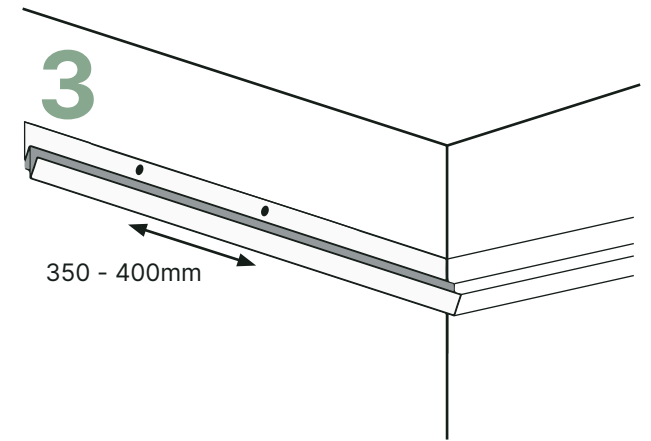

05 Main Tee Installation

06 Cross Tee Installation

07 Tile Installation - Full Size & Cut

01 GENERAL TOOLS

01.1 GRID

01.2 TILE

02 CEILING LAYOUT

02.1 MAIN TEE DIRECTION

03 PLAIN WALL ANGLE

03.1 SHADOWLINE

04 SUBSTRATE FIXINGS

05 MAIN TEE INSTALLATION

05.1 ALIGNMENT & JOINING

06 CROSS TEE INSTALLATION

07 FULL TILE INSTALLATION

A**B**