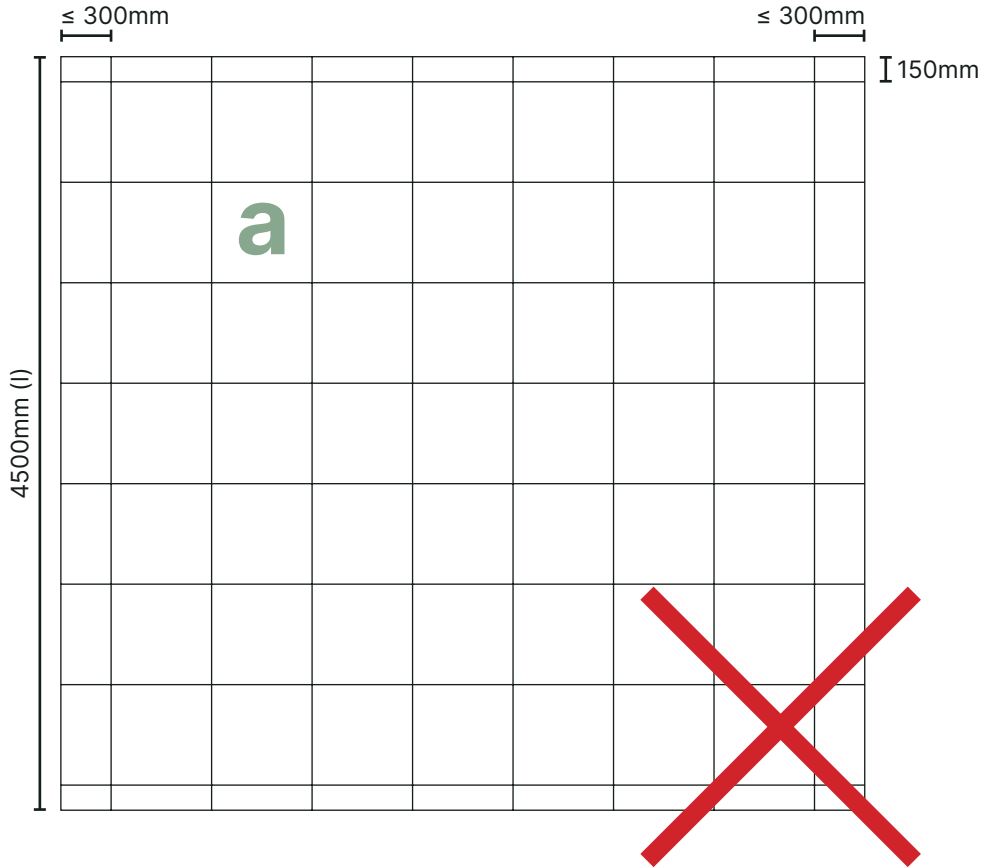

05 Main Tee Installation

06 Cross Tee Installation

07 Tile Installation - Full Size & Cut

01 GENERAL TOOLS

01.1 GRID

01.2 TILE

02 CEILING LAYOUT

02.1 MAIN TEE DIRECTION