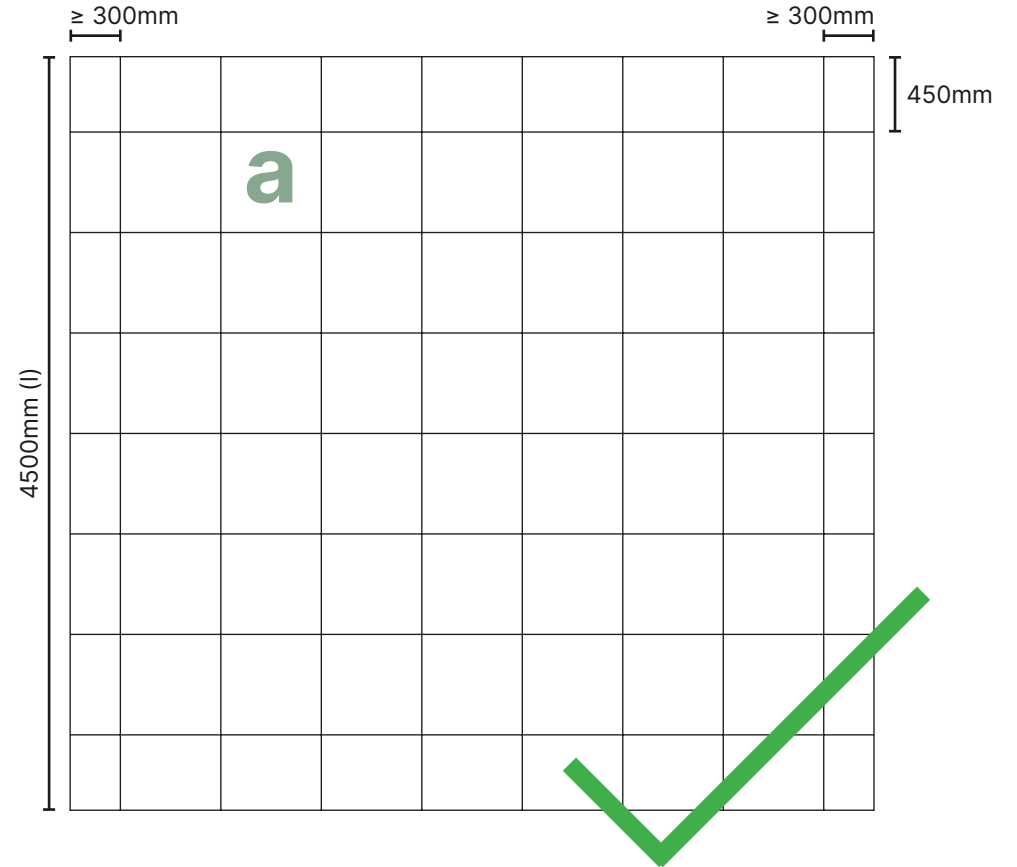

05 Main Tee Installation

06 Cross Tee Installation

07 Tile Installation - Full Size & Cut

01 GENERAL TOOLS

01.1 GRID

01.2 TILE

02 CEILING LAYOUT

02.1 MAIN TEE DIRECTION